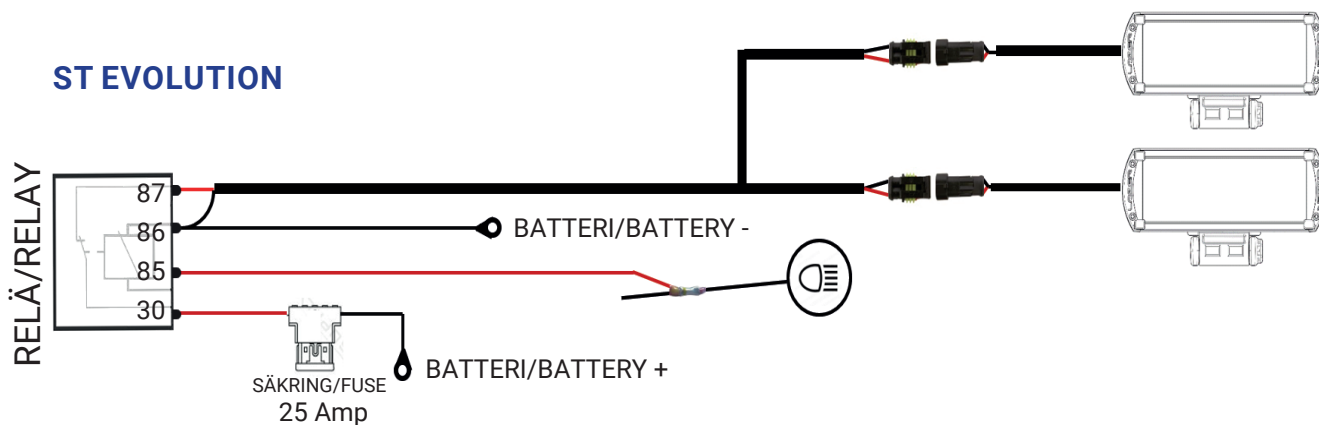

LAZER ST/T EVOLUTION SERIEN

ELEKTRISK KOPPLING/ ELECTRICAL CONNECTION

ST EVOLUTION

16T/28T EVOLUTION

SE - För extraljusramper och positionsljus gäller vissa regler. Bilden visar de rätta placeringarna av ljusrampen.

EN - Lamps with integrated DRL and Position light must be positioned according to the above sketch. If an additional pair of position lights is not permitted (e.g. in Switzerland, Austria), the position light should be disconnected. The legal regulations in individual countries must be observed.