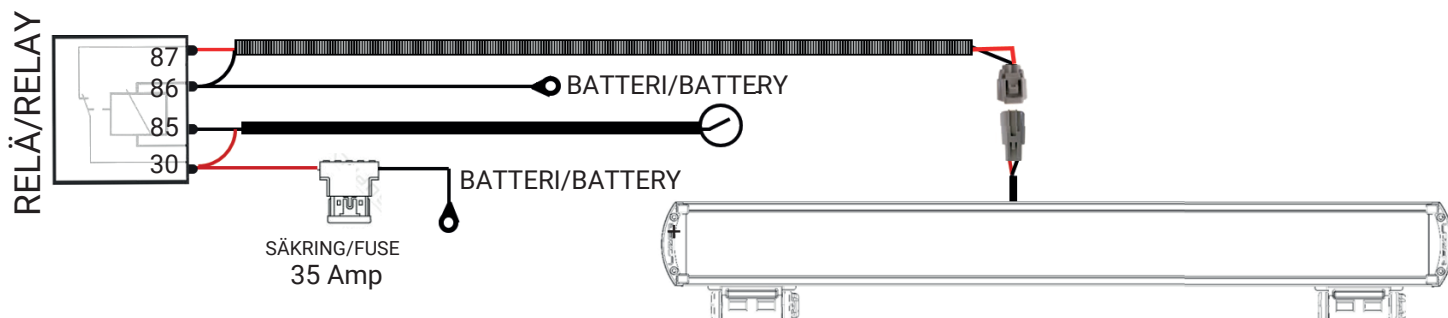

LAZER ST/T EVOLUTION SERIEN

ELEKTRISK KOPPLING/ ELECTRICAL CONNECTION

ST EVOLUTION

16T/28T EVOLUTION

SE - För extraljusramper och positionsljus gäller vissa regler. Bilden visar de rätta placeringarna av ljusrampen.

EN - Lamps with integrated DRL and Position light must be positioned according to the above sketch. If an additional pair of position lights is not permitted (e.g. in Switzerland, Austria), the position light should be disconnected. The legal regulations in individual countries must be observed.