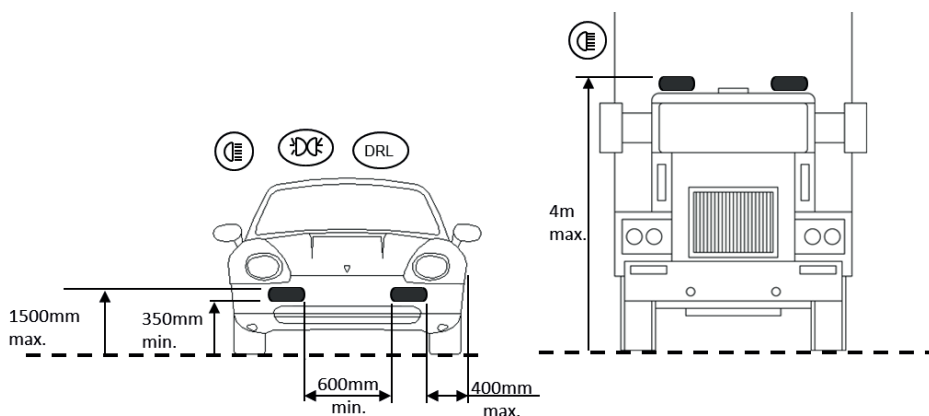

LAZER ST/T EVOLUTION SERIEN

ELEKTRISK KOPPLING/ ELECTRICAL CONNECTION

ST EVOLUTION

16T/28T EVOLUTION

SE - För extraljusramper och positionsljus gäller vissa regler. Bilden visar de rätta placeringarna av ljusrampen.

EN - Lamps with integrated DRL and Position light must be positioned according to the above sketch. If an additional pair of position lights is not permitted (e.g. in Switzerland, Austria), the position light should be disconnected. The legal regulations in individual countries must be observed.